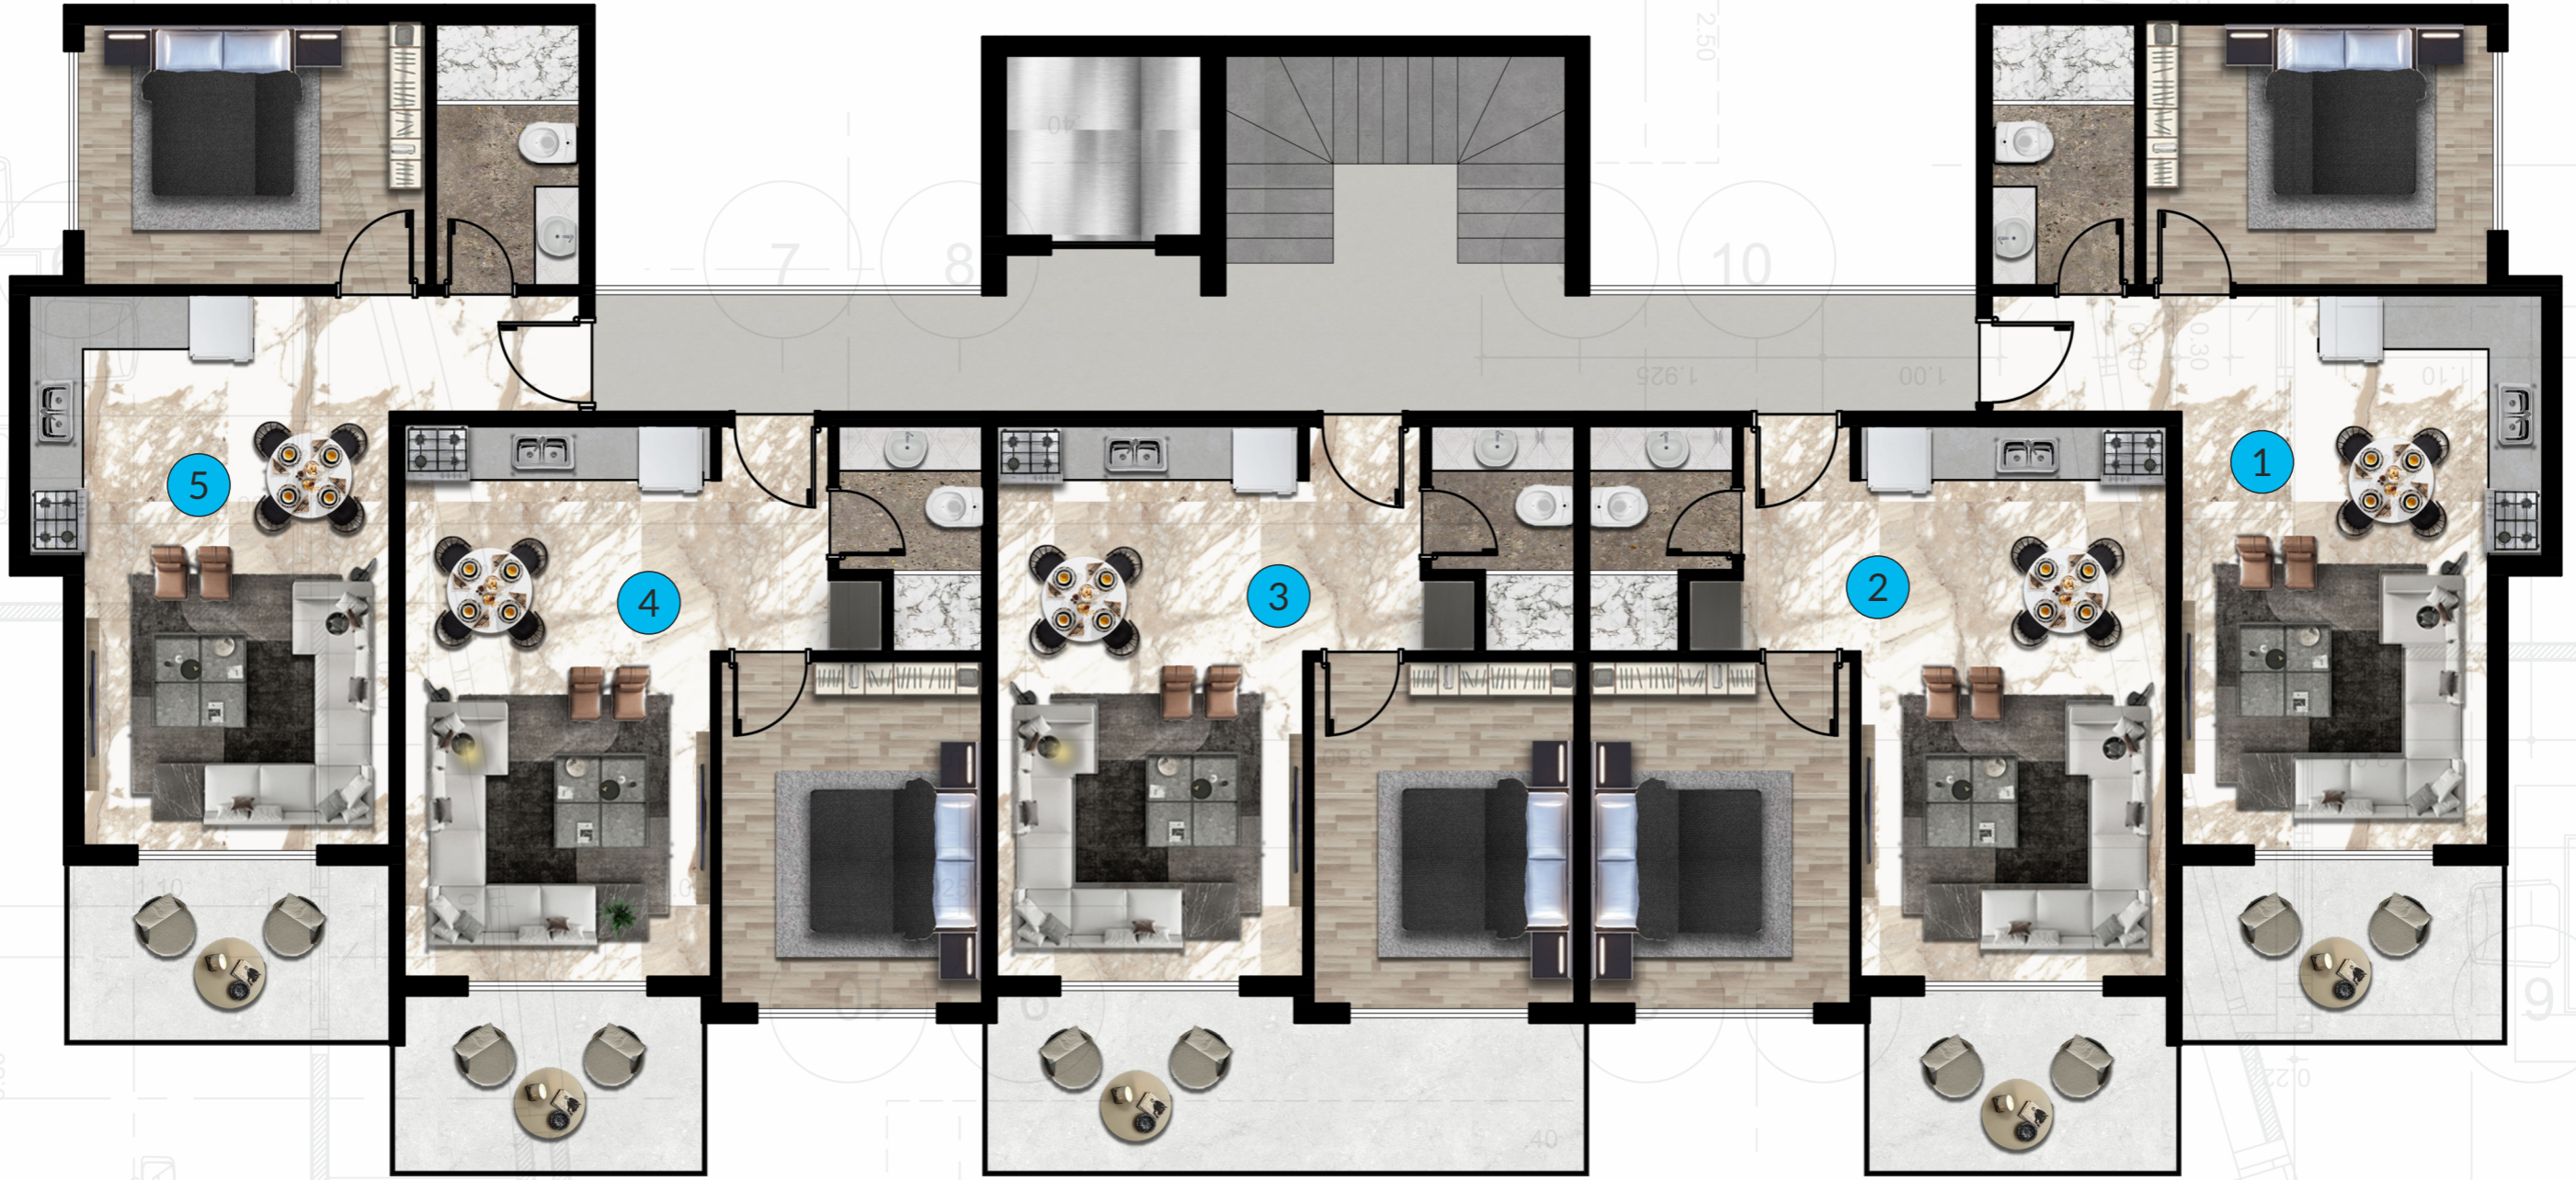

EXODUS PREMIUM TOWN
Residence

2. PARSEL

C

BLOCK
ZEMİN KAT PLANI